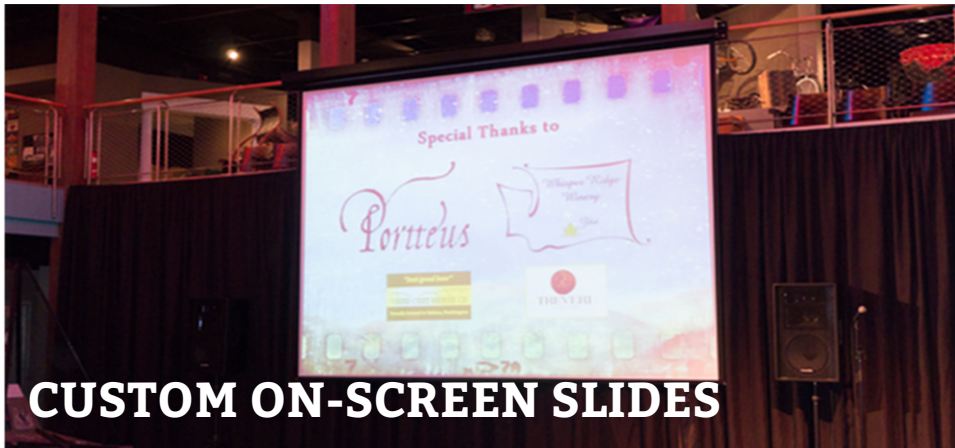

Brand Promotion Opportunities

Sagebrush Hills Film Festival is creating a new market of film enthusiasts who come together in order to understand one another and create a stronger community. Brands who share the values of experimentation, promoting global awareness and positive social change will find that partnering with SHFF will put your product directly in the hands of your target demographic.